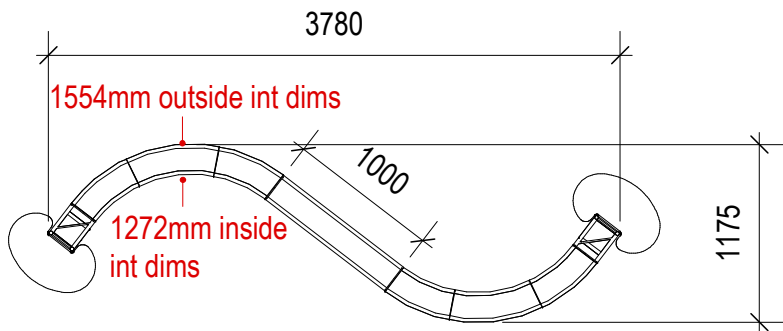

Kit 2 (UT001)

"ARENA 4 kits 1-3"

Please use the internal dimensions shown to calculate your graphics sizes.

Internal size for front & rear: 2100x3926mm

Kit 3 (UT003)

Kit 1 (UT002)