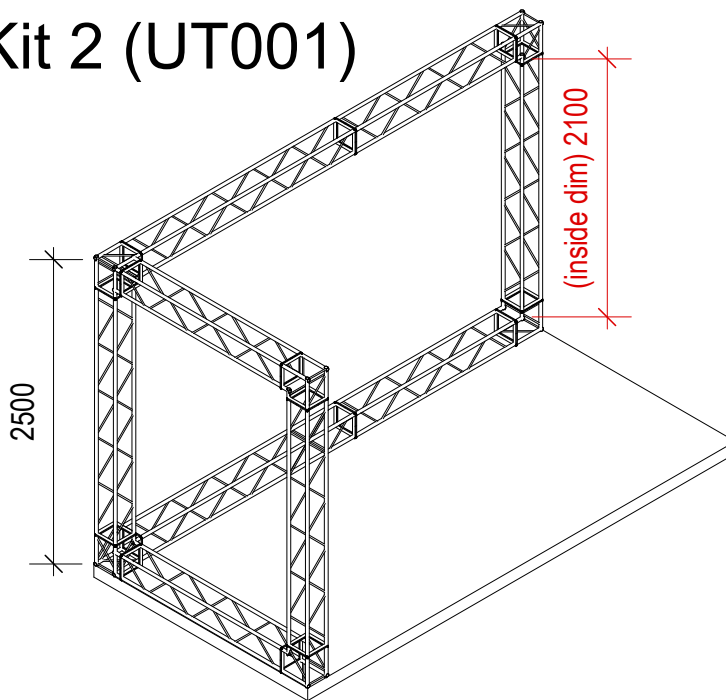

Kit 2 (UT001)

"ARENA 4 kits 1-3"

Please use the internal dimensions shown to calculate your graphics sizes.

Internal size for front & rear: 2100x3926mm

Kit 3 (UT003)

Kit 1 (UT002)