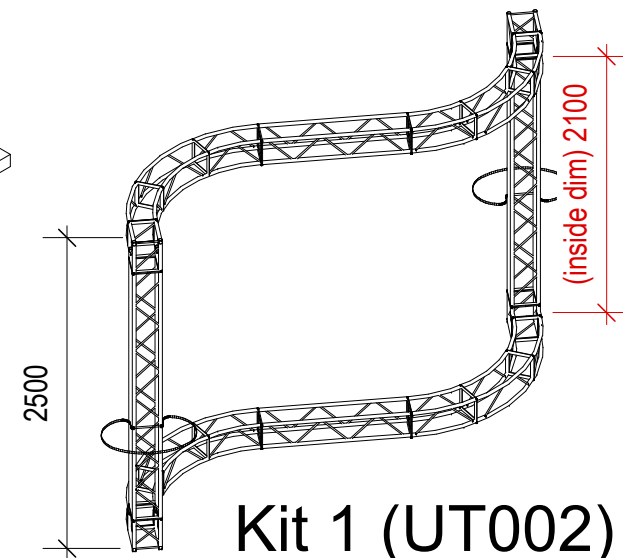

Kit 2 (UT001)

"ARENA 4 kits 1-3"

Please use the internal dimensions shown to calculate your graphics sizes.

Internal size for front & rear: 2100x3926mm

Kit 3 (UT003)

Kit 1 (UT002)