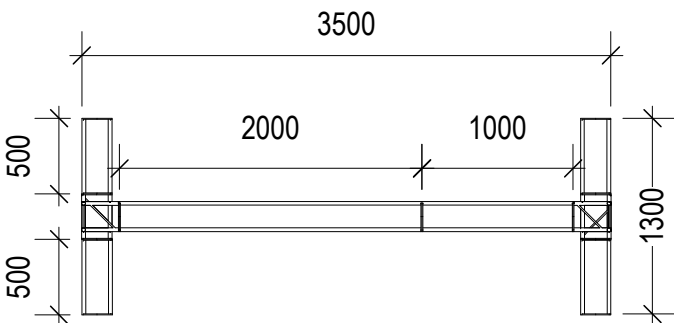

Kit 2 (UT001)

"ARENA 4 kits 1-3"

Please use the internal dimensions shown to calculate your graphics sizes.

Internal size for front & rear: 2100x3926mm

Kit 3 (UT003)

Kit 1 (UT002)