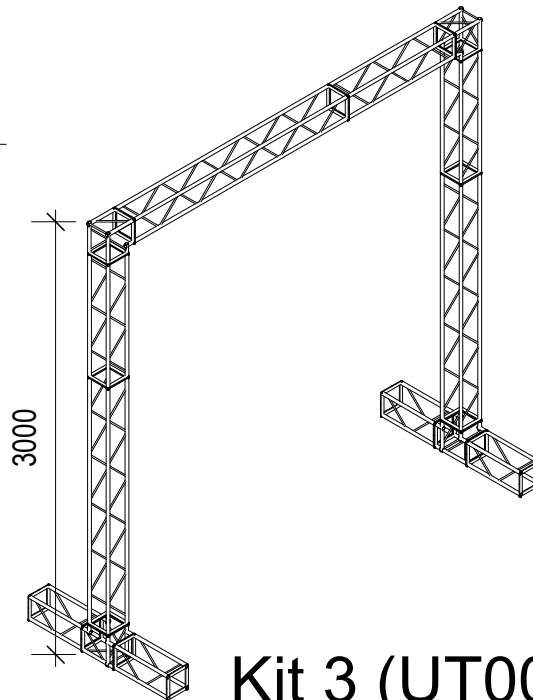

Kit 2 (UT001)

"ARENA 4 kits 1-3"

Please use the internal dimensions shown to calculate your graphics sizes.

Internal size for front & rear: 2100x3926mm

Kit 3 (UT003)

Kit 1 (UT002)