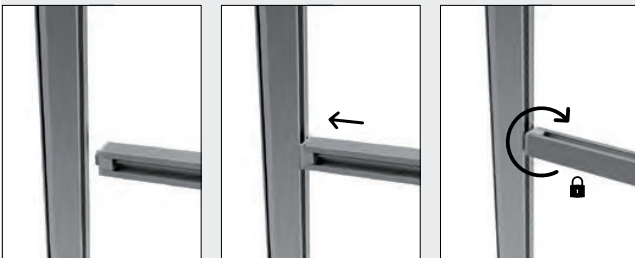

Important! To realize a 3D structure you need:

information

12 - 18

traversen für strukturen größer als 2.500mm empfohlen
cross beam suggested for structures over 2.500mm

cubox profile		pc/box	price/box
4 CUBOX350	cubox profile 350mm	4	B
5 CUBOX500	cubox profile 500mm	4	B
6 CUBOX1000	cubox profile 1000mm	4	B
7 CUBOX1500	cubox profile 1500mm	4	B
8 CUBOX2000	cubox profile 2000mm	4	B
9 CUBOX2500	cubox profile 2500mm	4	B
10 CUBOX3000	cubox profile 3000mm	4	B