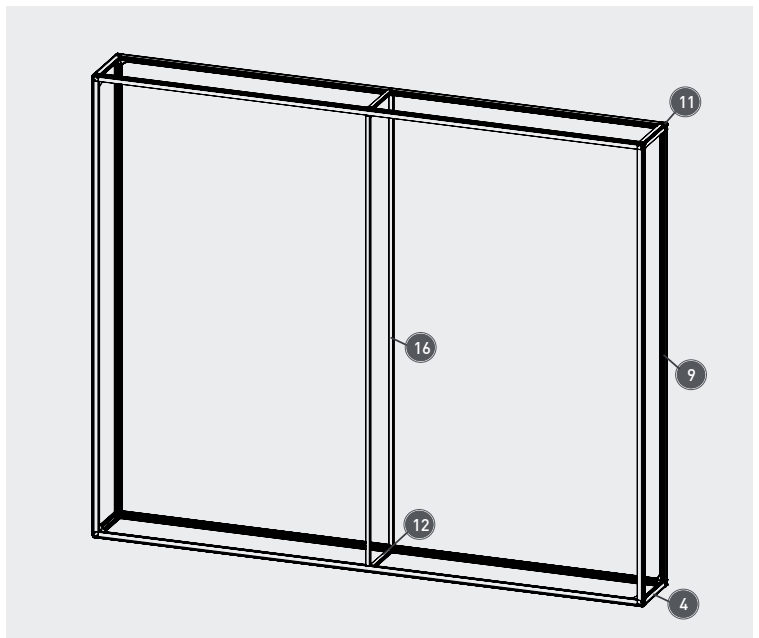

banner not included

information

cubox	pc/box	price/box
1 CUBOX3X1 cubox 1000x1000x1000mm	1	B
2 CUBOX3X2 cubox 2000x2000x2000mm	1	B
3 CUBOX3X3 cubox 3000x2500x350mm	1	B

banner not included

Wichtig! Um 3D-Strukturen zu Bauen brauchen Sie:

Important! To realize a 3D structure you need:

information

12 - 18

traversen für strukturen größer als 2.500mm empfohlen
cross beam suggested for structures over 2.500mm

cubox profile		pc/box	price/box
4 CUBOX350	cubox profile 350mm	4	B
5 CUBOX500	cubox profile 500mm	4	B
6 CUBOX1000	cubox profile 1000mm	4	B
7 CUBOX1500	cubox profile 1500mm	4	B
8 CUBOX2000	cubox profile 2000mm	4	B
9 CUBOX2500	cubox profile 2500mm	4	B
10 CUBOX3000	cubox profile 3000mm	4	B