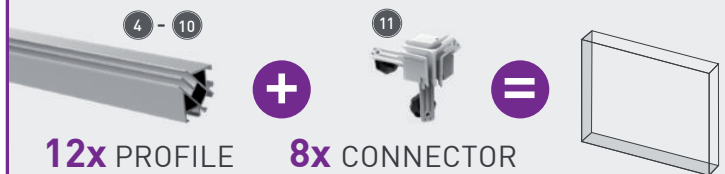

banner not included

information

cubox	pc/box	price/box
1 CUBOX3X1 cubox 1000x1000x1000mm	1	B
2 CUBOX3X2 cubox 2000x2000x2000mm	1	B
3 CUBOX3X3 cubox 3000x2500x350mm	1	B

banner not included

Wichtig! Um 3D-Strukturen zu Bauen brauchen Sie:

Important! To realize a 3D structure you need:

information

12 - 18

traversen für strukturen größer als 2.500mm empfohlen
cross beam suggested for structures over 2.500mm

cubox profile		pc/box	price/box
4 CUBOX350	cubox profile 350mm	4	B
5 CUBOX500	cubox profile 500mm	4	B
6 CUBOX1000	cubox profile 1000mm	4	B
7 CUBOX1500	cubox profile 1500mm	4	B
8 CUBOX2000	cubox profile 2000mm	4	B
9 CUBOX2500	cubox profile 2500mm	4	B
10 CUBOX3000	cubox profile 3000mm	4	B