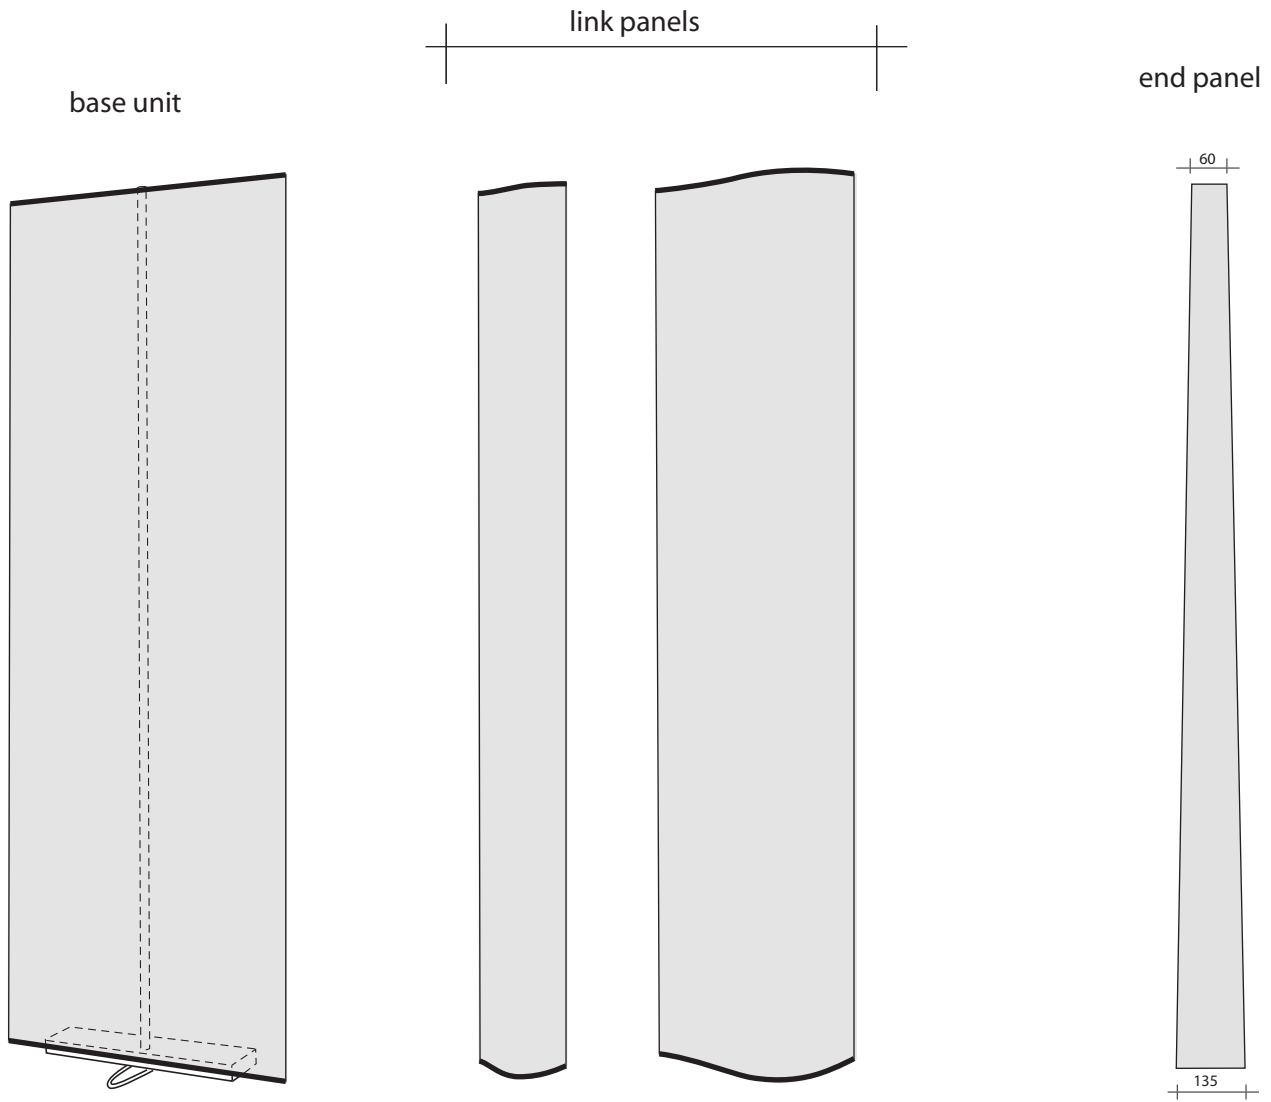

Expand LinkWall - panel size

	straight panel	flex panel	flex panel	end panel
width	900	270	600	60-135
height (mm)	2200/2900			2195/2895

panel height 2200 mm - product height 2280 mm
 panel height 2900 mm - product height 2980 mm